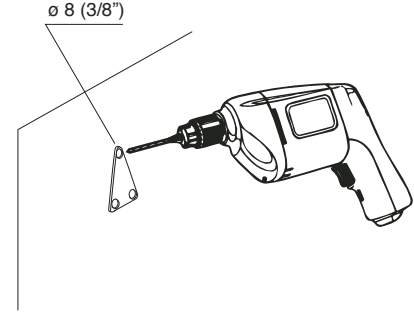

# 369224 "369" Dispenser a parete per sapone liquido / Wall mounted dispenser for liquid soap

agape

1

2

3

4